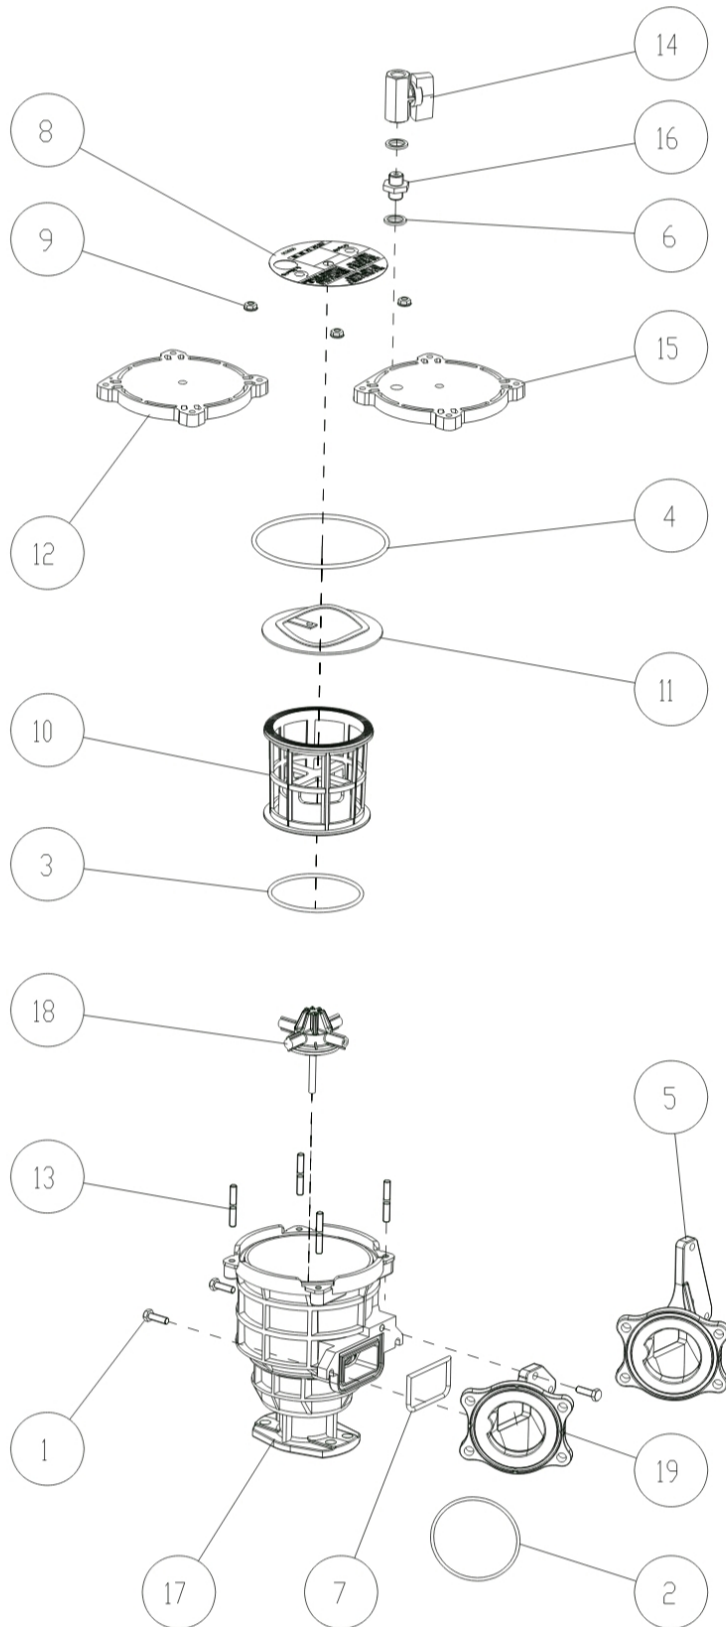

4.5 External Filter Box

Filter Monitor Option

Standard

## 4.5 External Filter Box Parts List

Item	Description	Désignation Français	Part No	Comments
1	Screw HH M6x20	Vis H M6x20	900015-010	
2	O-Ring 78.00x3.00	Joint Torique 78.00x3.00	900050-008	
3	O-Ring 82.14x3.53	Joint Torique 82.14x3.53	900050-025	
4	O-Ring 120.00x4.00	Joint Torique 120.00x4.00	900050-027	Standard
	O-Ring 120.00x4.00	Joint Torique 120.00x4.00	900050-096	Low Temperature
	O-Ring 120.00x4.00 E85	Joint Torique 120x4.00 E85	900050-086	LT & Ethanol
5	Adaptor EPZ Filterbox	Adapt. EPZ Boite de Filtre	900358	Old Style Adaptor
6	Dowty Seal self centre 1/4"	Dowty joint torique 1/4" BSP	900450-001	Filter monitor
7	O-ring Filterbox	Joint Boite de Filtre	900635	
8	Sticker Filterbox Cover	Auto.couvercle Boite d'Filtre	900636	Standard
	Sticker Filterbox Cover LT	Auto.couvercle Boite d'Filtre	900636-002	Low Temperature
9	Nut Hex Serpress M6	Ecrou Serpress M6	901295-001	
10	Filter 90 Microns	Filtre 90 Microns	901612	Standard
	Filter 25 Microns	Filtre 25 Microns	901613	Option
	Filter 12 Microns	Filtre 12 Microns	901614	Option
11	Spring Plate	Plaque Supp. Equipee	901693	
	Spring Plate E85	Plaque Supp. Equipee E85	940206	Ethanol Compliant
12	Filter Box Cover	Couvercle Boite de Filtre	901694	
13	Stud M6x40 (18-4-18)	Goujon M6x40 (18-4-18)	901695	
14	Valve - Ball (Mini)	Vanne Spherique (Mini)	903472-001	Filter Monitor option
15	Cover - Adapted Filter Lid	Couvercle - Adapte Filtre	903473	Filter Monitor option
16	Assy - Check Valve	Asm - Clapet Anti-retour	903478	Filter Monitor option
17	Filterbox	Boite de Filtre	909769	
	Filterbox E85	Boite de Filtre E85	941256	Ethanol Compliant
18	Footvalve Filterbox	Clapet Filterbox	943260	
19	Adaptor Filterbox Light	Adaptateur Boite Filtre Light	943292	New Style Adaptor