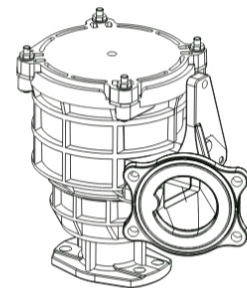

4.5 External Filter Box

Filter Monitor Option

Standard

## 4.5 External Filter Box Parts List

Item	Description	Désignation Français	Part No	Comments
1	Screw HH M6x20	Vis H M6x20	900015-010	
2	O-Ring 78.00x3.00	Joint Torique 78.00x3.00	900050-008	
3	O-Ring 82.14x3.53	Joint Torique 82.14x3.53	900050-025	
4	O-Ring 120.00x4.00	Joint Torique 120.00x4.00	900050-027	Standard
	O-Ring 120.00x4.00	Joint Torique 120.00x4.00	900050-096	Low Temperature
	O-Ring 120.00x4.00 E85	Joint Torique 120x4.00 E85	900050-086	LT & Ethanol
5	Adaptor EPZ Filterbox	Adapt. EPZ Boite de Filtre	900358	Old Style Adaptor
6	Dowty Seal self centre 1/4"	Dowty joint torique 1/4" BSP	900450-001	Filter monitor
7	O-ring Filterbox	Joint Boite de Filtre	900635	
8	Sticker Filterbox Cover	Auto.couvercle Boite d'Filtre	900636	Standard
	Sticker Filterbox Cover LT	Auto.couvercle Boite d'Filtre	900636-002	Low Temperature
9	Nut Hex Serpress M6	Ecrou Serpress M6	901295-001	
10	Filter 90 Microns	Filtre 90 Microns	901612	Standard
	Filter 25 Microns	Filtre 25 Microns	901613	Option
	Filter 12 Microns	Filtre 12 Microns	901614	Option
11	Spring Plate	Plaque Supp. Equipee	901693	
	Spring Plate E85	Plaque Supp. Equipee E85	940206	Ethanol Compliant
12	Filter Box Cover	Couvercle Boite de Filtre	901694	
13	Stud M6x40 (18-4-18)	Goujon M6x40 (18-4-18)	901695	
14	Valve - Ball (Mini)	Vanne Spherique (Mini)	903472-001	Filter Monitor option
15	Cover - Adapted Filter Lid	Couvercle - Adapte Filtre	903473	Filter Monitor option
16	Assy - Check Valve	Asm - Clapet Anti-retour	903478	Filter Monitor option
17	Filterbox	Boite de Filtre	909769	
	Filterbox E85	Boite de Filtre E85	941256	Ethanol Compliant
18	Footvalve Filterbox	Clapet Filterbox	943260	
19	Adaptor Filterbox Light	Adaptateur Boite Filtre Light	943292	New Style Adaptor