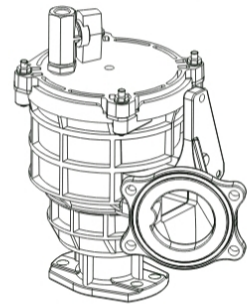

4.5 External Filter Box

Filter Monitor Option

Standard

## 4.5 External Filter Box Parts List

Item	Description	Désignation Français	Part No	Comments
1	Screw HH M6x20	Vis H M6x20	900015-010	
2	O-Ring 78.00x3.00	Joint Torique 78.00x3.00	900050-008	
3	O-Ring 82.14x3.53	Joint Torique 82.14x3.53	900050-025	
4	O-Ring 120.00x4.00	Joint Torique 120.00x4.00	900050-027	Standard
	O-Ring 120.00x4.00	Joint Torique 120.00x4.00	900050-096	Low Temperature
	O-Ring 120.00x4.00 E85	Joint Torique 120x4.00 E85	900050-086	LT & Ethanol
5	Adaptor EPZ Filterbox	Adapt. EPZ Boite de Filtre	900358	Old Style Adaptor
6	Dowty Seal self centre 1/4"	Dowty joint torique 1/4" BSP	900450-001	Filter monitor
7	O-ring Filterbox	Joint Boite de Filtre	900635	
8	Sticker Filterbox Cover	Auto.couvercle Boite d'Filtre	900636	Standard
	Sticker Filterbox Cover LT	Auto.couvercle Boite d'Filtre	900636-002	Low Temperature
9	Nut Hex Serpress M6	Ecrou Serpress M6	901295-001	
10	Filter 90 Microns	Filtre 90 Microns	901612	Standard
	Filter 25 Microns	Filtre 25 Microns	901613	Option
	Filter 12 Microns	Filtre 12 Microns	901614	Option
11	Spring Plate	Plaque Supp. Equipee	901693	
	Spring Plate E85	Plaque Supp. Equipee E85	940206	Ethanol Compliant
12	Filter Box Cover	Couvercle Boite de Filtre	901694	
13	Stud M6x40 (18-4-18)	Goujon M6x40 (18-4-18)	901695	
14	Valve - Ball (Mini)	Vanne Spherique (Mini)	903472-001	Filter Monitor option
15	Cover - Adapted Filter Lid	Couvercle - Adapte Filtre	903473	Filter Monitor option
16	Assy - Check Valve	Asm - Clapet Anti-retour	903478	Filter Monitor option
17	Filterbox	Boite de Filtre	909769	
	Filterbox E85	Boite de Filtre E85	941256	Ethanol Compliant
18	Footvalve Filterbox	Clapet Filterbox	943260	
19	Adaptor Filterbox Light	Adaptateur Boite Filtre Light	943292	New Style Adaptor